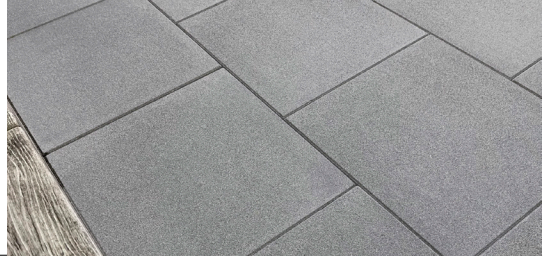

SPECTRA NEW

ENHANCED SERIES SLAB / 50MM /

BUNDLE OVERVIEW

UNIT

23.62 x 23.62 x 2 in
600 x 600 x 50 mm
Units/bundle: 20

NOTES

For pedestrian use only. Large format slab with a shot blasted, soft touch surface. The NanoBlast technology provides a detailed contemporary finish enhanced by granite aggregates throughout.

Plate tamper not recommended.

BUNDLE SPECIFICATIONS

IMPERIAL

METRIC

	IMPERIAL	METRIC
Coverage	77.5 ft ²	6.47 m ²
Weight	1840 lbs	834.6 kg
Layers	10	
Coverage per layer	7.75 ft ²	0.72 m ²
Lineal coverage	39.4 ft	12 m
Lineal coverage per layer	3.94 ft	1.2 m

COLOURS

- Brightsand
- Eclipse
- Silverlight
- Storm

PATTERNS

Tile Joint

1/2 Off-Set