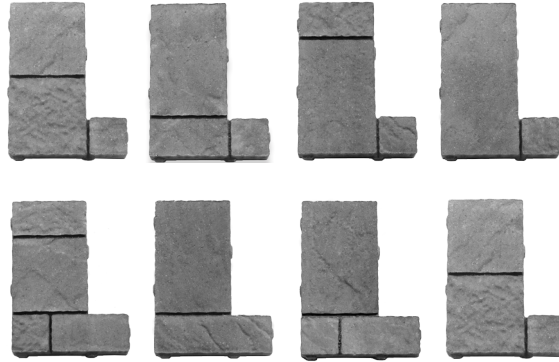

# MODERNA®

CLASSIC SERIES PAVER / 70MM /   

## UNITS

16 x 8/12 x 2.75 in  
405 x 205/305 x 70 mm  
Units/bundle: 64  
Units/layer: 8

## NOTES

For pedestrian and/or vehicular use. Install by layer for most random finish. Single shape false joint paver allows for easy and quick installation. Moderna can also be installed as a permeable paver.