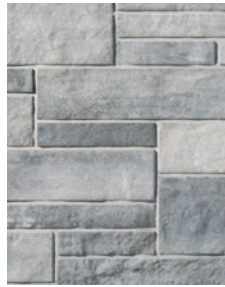

# Granada

---

Fresh, marbled colour compositions make Granada an adaptable stone for today's chic design trends. Offered in an array of alluring colours, Granada's unique textures combine easily with our clay and concrete bricks especially well with the sleek, smooth Contempo for unique design options.

## COLOURS

All colours in the sizes shown are Stock Item Products.

ASHLAND  
Sizes: Multi Bundle

CINDER  
Sizes: Multi Bundle

MARBLE GRAY  
Sizes: Multi Bundle

MIDNIGHT  
Sizes: Multi Bundle

POLAR WHITE  
Sizes: Multi Bundle