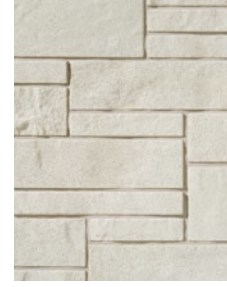

# Granada

---

Fresh, marbled colour compositions make Granada an adaptable stone for today's chic design trends. Offered in an array of alluring colours, Granada's unique textures combine easily with our clay and concrete bricks especially well with the sleek, smooth Contempo for unique design options.

## COLOURS

All colours in the sizes shown are Stock Item Products.

ASHLAND  
Sizes: Multi Bundle

CINDER  
Sizes: Multi Bundle

MARBLE GRAY  
Sizes: Multi Bundle

MIDNIGHT  
Sizes: Multi Bundle

POLAR WHITE  
Sizes: Multi Bundle