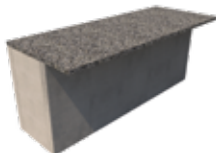

Artex™ - Large Counter*