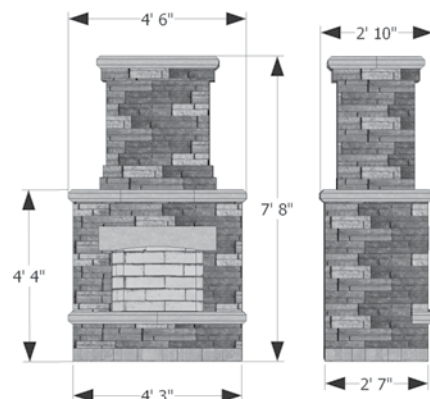

## Bordeaux Brick Oven

DIMENSIONS (IN)	92 x 42 x 53
Weight/fireplace	5252 lb

CODE	COLOUR
13000014	Sienna

Packaged on 2 pallets

**Special order only**

## Bordeaux Fireplace

DIMENSIONS (IN)	92 x 31 x 51
Weight/fireplace	4170 lb

13070014	Sienna
----------	--------

Packaged on 2 pallets

**Special order only**

Elements

## Bordeaux Grill Island

	DIMENSIONS (IN)
	41 x 30 x 71
Weight/fireplace	3055 lb

CODES	COLOURS
13110014	Sienna Natural Gas
13110015	Sienna Propane

Packaged on 2 pallets

**Special order only**