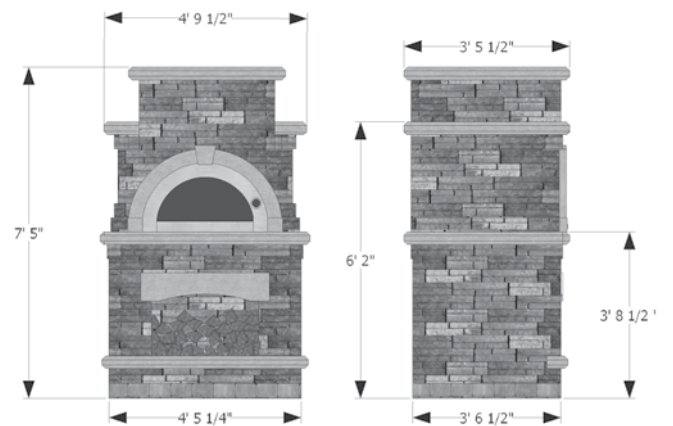

## Bordeaux Brick Oven

DIMENSIONS (IN)	92 x 42 x 53
Weight/fireplace	5252 lb

CODE	COLOUR
13000014	Sienna

Packaged on 2 pallets

**Special order only**

## Bordeaux Fireplace

DIMENSIONS (IN)	92 x 31 x 51
Weight/fireplace	4170 lb

13070014	Sienna
----------	--------

Packaged on 2 pallets

**Special order only**

Elements