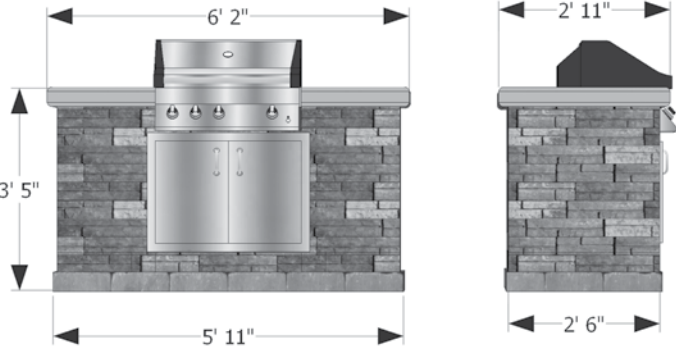

## Bordeaux Fireplace

DIMENSIONS (IN)	92 x 31 x 51
Weight/fireplace	4170 lb

13070014	Sienna
----------	--------

Packaged on 2 pallets

**Special order only**

Elements

## Bordeaux Grill Island

	DIMENSIONS (IN)
	41 x 30 x 71
Weight/fireplace	3055 lb

CODES	COLOURS
13110014	Sienna Natural Gas
13110015	Sienna Propane

Packaged on 2 pallets

**Special order only**