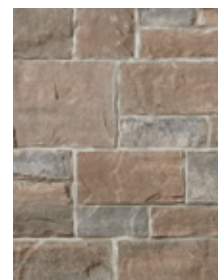

## SUGGESTED COMBINATIONS

70% Cortona with  
 30% Charcoal

60% Milano with  
 40% Siena

60% Milano with  
 40% Verona

70% Siena with  
 30% Charcoal

60% Siena with  
 40% Verona

60% Tweed with  
 40% Verona