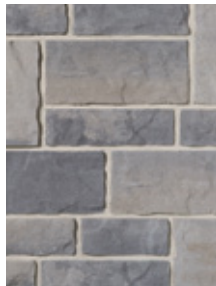

CORTONA
Sizes: Multi Bundle,
Large Bundle