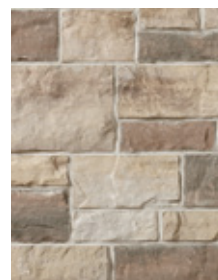

60% Milano with
40% Verona