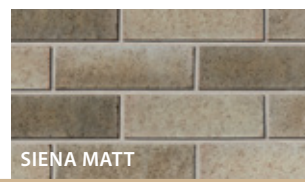

### *design idea!*

Brampton brick offers  
 brick colours developed to  
 coordinate with Vivace.

**MILANO MATT**

**SIENA MATT**