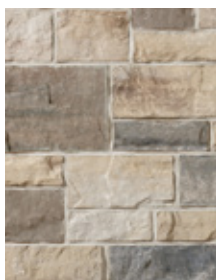

60% Milano with
40% Siena