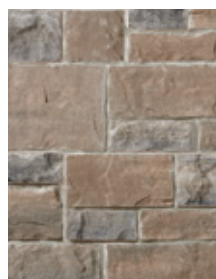

60% Verona with
40% Tweed