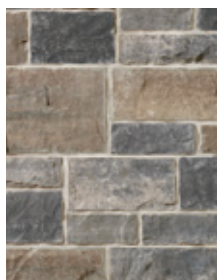

## SUGGESTED COMBINATIONS

70% Cortona with  
 30% Charcoal

60% Milano with  
 40% Siena

60% Milano with  
 40% Verona

70% Siena with  
 30% Charcoal

60% Siena with  
 40% Verona

60% Tweed with  
 40% Verona