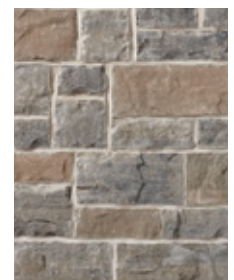

60% Tweed with
40% Verona