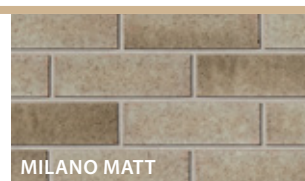

### *design idea!*

Brampton brick offers  
 brick colours developed to  
 coordinate with Vivace.

**MILANO MATT**

**SIENA MATT**