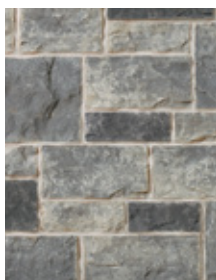

SUGGESTED COMBINATIONS

70% Cortona with
30% Charcoal