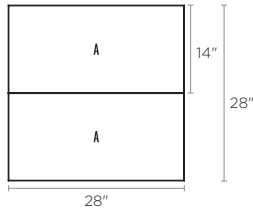

TRAVERTINA RAW

DESCRIPTION: Cap double-sided **TEXTURE:** Klean-Bloc Brushed Travertine

PALLET OVERVIEW 14"X28"

Specifications per pallet		Imperial	Metric
14x28"	Cubing	24 units	24 units
		56 lin. ft	17.07 m. lin
	Approx. Weight	1 684 lbs	764 kg
	Number of rows	8	
	Linear coverage per row	7 lin. ft/row	2.13 lin. m/row

COMPATIBLE WALLS

See page 243 for product compatibility.

Klean-Bloc technology
See page 24.

NOTES

By placing two units side by side, you will obtain a 28" pillar cap.

Unit dimensions	in	mm	Units/pallet
Height	2 ¼	57	24 units
Depth	14	356	
Length	28	711	