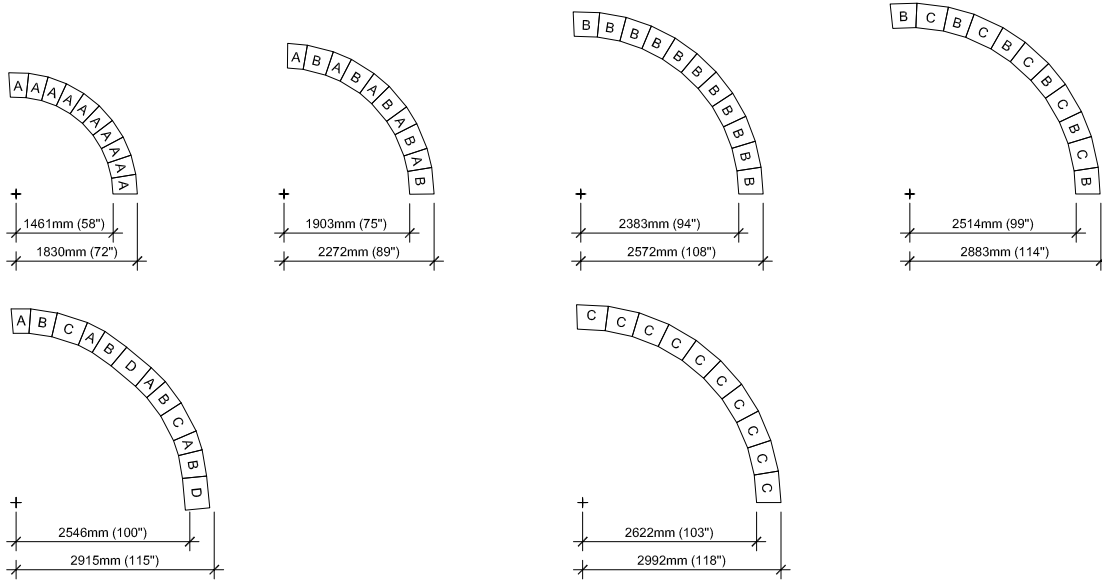

INSTALLATION GUIDE

CAP RADIUS - PORTOFINO

It is the user's responsibility to verify for the quantity of materials required.