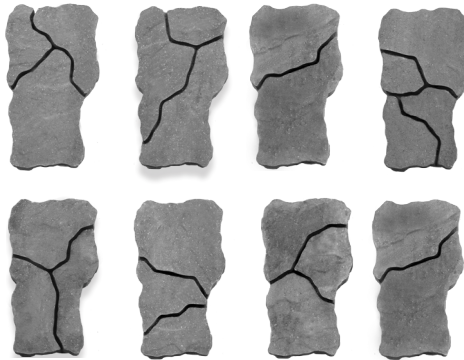

ARDESIA®

CLASSIC SERIES PAVER / 70MM /  

BUNDLE OVERVIEW

UNITS

19.29 x 10.41 x 2.75 in
490 x 265 x 70 mm
Units/bundle: 64
Units/layer: 8

NOTES

For pedestrian and/or vehicular use. Single shape false joint paver allows for easy and quick installation. The Flagstone surface design provides a natural finish.

BUNDLE SPECIFICATIONS

IMPERIAL

METRIC

	IMPERIAL	METRIC
Coverage	76.2 ft ²	7.08 m ²
Weight	2357 lbs	1069.06 kg
Layers	8	
Coverage per layer	9.52 ft ²	0.88 m ²
Lineal coverage	-	-
Lineal coverage per layer	-	-

COLOURS

Beige Mix
Grey Mix

PATTERN