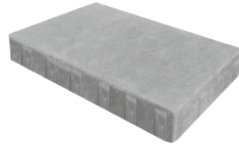

HUNTINGTON

CLASSIC SERIES SLAB / 70MM / 

BUNDLE OVERVIEW

UNITS

RANDOM

15.67 x 23.5 x 2.75 in
398 x 597 x 70 mm
Units/bundle: 16
Units/layer: 2

15.67 x 15.67 x 2.75 in
398 x 398 x 70 mm
Units/bundle: 24
Units/layer: 3

7.83 x 15.67 x 2.75 in
199 x 398 x 70 mm
Units/bundle: 24
Units/layer: 3

SMALL RECTANGLE

7.83 x 15.67 x 2.75 in
199 x 398 x 70 mm
Units/bundle: 120
Units/layer: 15

NOTES

Large format slab with a smooth modern surface. Border or accent with Corso or Small Rectangle Huntington.

Random sold and packaged together in a 2:3:3 ratio.

Plate tamper not recommended.

Small Rectangle sold separately to be used as accent/border.

COLOURS

- Colorado Grey
- Grey Mix
- Summer Mist
- Winterborn **(NEW)**

SMALL RECTANGLE COLOURS

- Colorado Grey
- Nightfall
- Summer Mist

BUNDLE SPECIFICATIONS

SPECIFICATIONS	RANDOM		SMALL RECTANGLE	
	IMPERIAL	METRIC	IMPERIAL	METRIC
Coverage	102.3 ft ²	9.5 m ²	100 ft ²	9.29 m ²
Weight	3165 lbs	1435 kg	3250 lbs	1475 kg
Layers	8		8	
Coverage per layer	12.8 ft ²	1.19 m ²	12.5 ft ²	1.16 m ²
Lineal coverage	78.32 / 52.23 ft	23.88 / 15.92 m	78.32 / 52.23 ft	23.88 / 15.92 m
Lineal coverage per layer	9.79 / 6.53 ft	2.98 / 1.99 m	9.65 / 19.49 ft	2.94 / 5.94 m