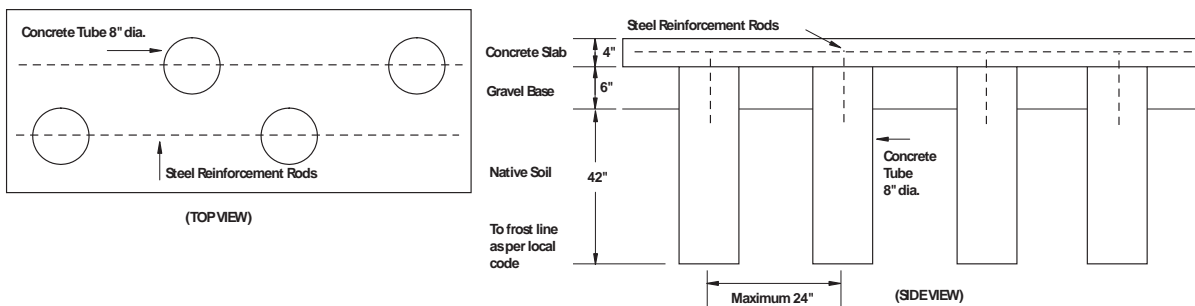

ZENTRO TECHNOLOGY FIRE PIT INSERT

Stones & Bundling	Stones per Course	Stones per Pallet	Diameter Outside of Stone	Diameter Inside of Stone	Diameter Pit Insert	Lbs/Pallet	Kits/Bundle
Sunset - Ayr Manufacturing/Rivercrest - Georgetown Manufacturing							
Sunset/Brussels Dimensional Stone							
Square Fire Pit	16	48	56"	40"	38"	1545	1
Round Fire Pit	4	12	54"	36"	-	1512	1

UNILOCK ELEMENTS

MODA
SPECIAL ORDER
Lineo, Series - Granite, Black Granite

WOOD BURNING ONLY

The Moda pre-built fireplace is constructed from Lineo Dimensional Stone and Series accent.

Typical Cross Section for Concrete Pad Installation