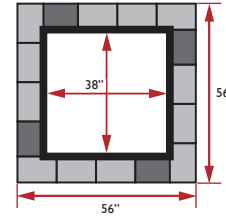

SUNSET FIRE PIT

Square and Round Fire Pits are available in Brussels Dimensional Stone® colours: Sandstone and Mahogany Ash.

Square
(shown in Mahogany Ash)

Round
(shown in Mahogany Ash)

FIRE PIT GRILL
Fire Pit Insert and Grill are included with the Sunset Fire Pit. This Grill fits securely into the Square Fire Pit. The swiveling Grill surface is 14" x 18".