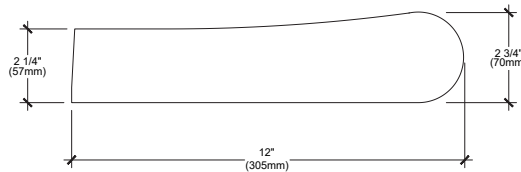

See 244 for more technical information.

Specifications per pallet	Imperial	Metric
Cubing	28 units	28 units
Linear coverage per pallet	37.33 lin. ft	11.38 lin. m
Approx. Weight	1 069 lbs	485 kg
Number of rows	1	
Linear coverage per row	37.33 lin. ft	11.38 lin. m

Unit dimensions	in	mm	Units/pallet
Height 1	2 1/4	57	28 units
Height 2	2 3/4	70	
Depth	12	305	
Length	16	406	

Rock Garden Brown

Ivory

Riviera