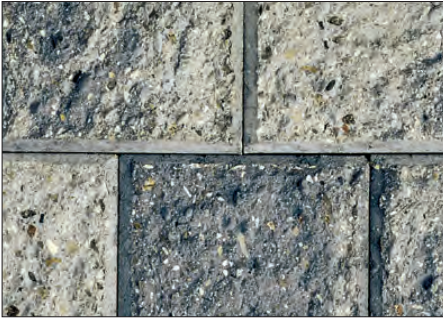

PISA COPING

GRANITE

MAHOGANY

NATURAL

SIERRA

VISUAL APPEARANCE

Split / Rock Faced to complement the Pisa™ Wall.

FINISH

Split / Rock Faced.

PRODUCT SPECIFICATIONS

24" COPING

12 x 24 x 3"

300 x 610 x 75mm

RECOMMENDED ADHESIVE & MORTAR

Alliance Gator Block Bond XP

- | VOC Compliant
- | Low odour- safe indoors or out
- | Fast curing- provides permanent overnight bond
- | Suitable for use in hot and cold environments
- | Non-shrinking- does not crack
- | Strong and versatile

Coverage: For 1/4" Bead (approx)

10 oz		28 oz	
m	ft.	m	ft.
-9	-31	-26	-86

Ardex X32 Microtec

- | Fast setting - 3 hours
- | Water repellent - for fast track swimming pool and wet area applications
- | Ideal for heavy and large format tiles
- | Easy to mix and apply - just add water
- | Ideal for pool surroundings, patios, walkways, roof decks and more
- | For joints up to 1 1/4" (32mm)
- | Ideal for Natural Stone, Porcelain, Granite
- | Two colours: Grey, White

Coverage: 1/4" x 1/4" Sq. Notch trowel; 80 sq. ft. (7.4 sq. m)

PRODUCT DATA

Stones & Bundling	Face Feet Per		Linear Feet Per		Units Per		Per Bundle		Lbs Per	
	Bundle	Unit	Bundle	Unit	Bundle	Face Feet	Layers	Sections	Unit	Bundle
Gormley Manufacturing										
Coping 24" - Double Unit (does not include closed end units)	16.00	1.00	64.00	4.00	16	1.00	-	2	145	2,320